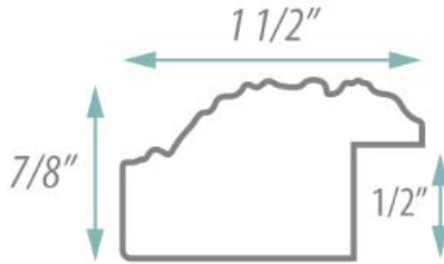

SPECIFICATION SHEET

FRAMED MIRROR MODEL#:
FM A76266-15X30

FRAMED MIRRORS COLLECTION

FEATURES:

- ONE 15X30" HIGH RESOLUTION SILVER PLATE GLASS MIRROR SIZE W/ DECORATIVE FRAME.
- "WALL HUGGER" HANGERS FOR MOUNTING INCLUDED.
- STANDARD MOUNTING STYLE IS VERTICAL. FOR HORIZONTAL, PLEASE SPECIFY WHEN ORDERING.
- PACKED IN FOUR WALL (FOLDED DOUBLE WALL) CORRUGATION.
- STYLE: CLASSIC/TRADITIONAL
- COLOR: SILVER/PEWTER
- FINISH: ORNATE/LEAF FOIL

MIRROR FINISHES:

- FLAT POLISHED EDGE
- BEVELED EDGE

OVERALL SIZE DIMENSION: 18" WIDE X 33" HIGH X 1" DEEP